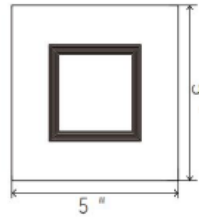

DEEP ROOF LIGHTING INC.
55 Sea Cliff Avenue, Glen Cove, NY 11542
Tel: 516-676-9100, -9101, -9103, -9105, -9106
Fax: 516-676-9109

Web Site: www.deeprooflighting.com

Email: jay@deeprooflighting.com cs.deeproof@gmail.com

4" LED Retrofit, UL/ETL and/or Energy Star listed

3 colors version