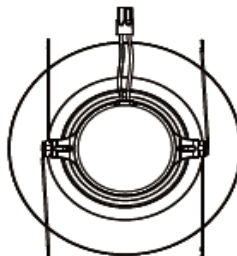

## ND -- Series

- Shape: Round or Square
- Color: White, Satin Nickel
- Wattage/Lumens: Round /12W/800L
- Wattage/Lumens: Square /15W/120C
- Dimmable
- Base: E26/27 or GU10 adaptor
- Color Temp: 3000K, 4000K, 5000K
- CRI>80
- Thin design die-cast aluminum body
- Polycarbonate lens
- Driver On Board (DOB)
- Energy Star, ETL, FCC listed
- Voltage: 120 VAC
- Lifetime: 50,000 hours
- Dimensions: 1.81"D X 5.55" Diam.
- Estimated Yearly Cost: \$2-\$3

### Item Codes

**LROK-4(30/40/50)-D12(W/SN)-ND**

4" Round, 12W, 800 lumen, 3000K, 4000K, 5000K, Dimmable, (White, Satin Nickel)

**LROK-4(30/40/50)Q-D12(W/SN)-ND**

4" Square, 12W, 800 lumen, 3000K, 4000K, 5000K, Dimmable, (White, Satin Nickel)

## B -- Series

- Shape: Round or Square
- Color: White, Satin Nickel
- Wattage: 10W (replaces 60W bulb)
- Lumens: 700-800
- Dimmable
- Choice of E26/27 or GU10 adaptor
- Color Temp: 3000K, 4000K, 5000K
- CRI 80
- Beam Angle: 100°
- Die-cast Aluminum Housing
- Polycarbonate lens
- Rated IP65 for wet locations
- UL listed
- Voltage: 120 VAC
- Lifespan: 50,000 hours
- 5 year warranty
- Dimensions: 2.95" H X 5.31" Diam.
- Estimated Yearly Cost: \$2-\$3

L Length	D Diameter	Weight(g)	Housing
295*(75mm)	5.31*(135mm)	300	Aluminium