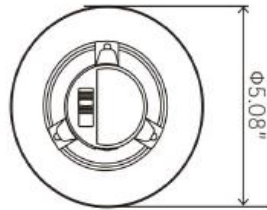

DEEP ROOF LIGHTING INC.
55 Sea Cliff Avenue, Glen Cove, NY 11542
Tel: 516-676-9100, -9101, -9103, -9105, -9106
Fax: 516-676-9109

Web Site: www.deeprooflighting.com

Email: jay@deeprooflighting.com cs.deeproof@gmail.com

4" LED Retrofit, UL/ETL and/or Energy Star listed

3 colors version