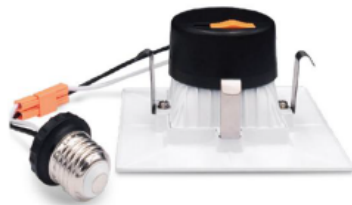

**DEEP ROOF LIGHTING INC.**  
55 Sea Cliff Avenue, Glen Cove, NY 11542  
Tel: 516-676-9100, -9101, -9103, -9105, -9106  
Fax: 516-676-9109

Web Site: [www.deeprooflighting.com](http://www.deeprooflighting.com)

## 4" LED Retrofit, UL/ETL and/or Energy Star listed

3 colors version

ETL and ES

## B -- Series

- Shape: Round or Square
- Color: White, Satin Nickel
- Wattage: 10W (replaces 60W bulb)
- Lumens: 700-800
- Dimmable
- Choice of E26/27 or GU10 adaptor
- Color Temp: 3000K, 4000K, 5000K
- CRI 80
- Beam Angle: 100°
- Die-cast Aluminum Housing
- Polycarbonate lens
- Rated IP65 for wet locations
- UL listed
- Voltage: 120 VAC
- Lifespan: 50,000 hours
- 5 year warranty
- Dimensions: 2.95" H X 5.31" Diam.
- Estimated Yearly Cost: \$2-\$3