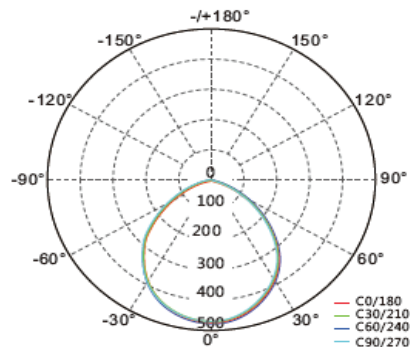

- Shape: Round or Square
- Color: White, Satin Nickel
- Wattage: 10W (replaces 60W bulb)
- Lumens: 700-800
- Dimmable
- Choice of E26/27 or GU10 adaptor
- Color Temp: 3000K, 4000K, 5000K
- CRI 80
- Beam Angle: 100°
- Die-cast Aluminum Housing
- Polycarbonate lens
- Rated IP65 for wet locations
- UL listed
- Voltage: 120 VAC
- Lifespan: 50,000 hours
- 5 year warranty
- Dimensions: 2.95" H X 5.31" Diam.
- Estimated Yearly Cost: $2-$3

L Length	D Diameter	Weight(g)	Housing
295*(75mm)	5.31*(135mm)	300	Aluminium