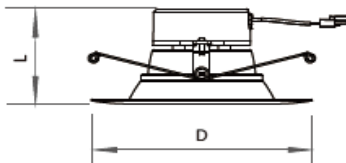

- Shape: Round or Square
- Color: White, Satin Nickel
- Wattage: 10W (replaces 60W bulb)
- Lumens: 700-800
- Dimmable
- Choice of E26/27 or GU10 adaptor
- Color Temp: 3000K, 4000K, 5000K
- CRI 80
- Beam Angle: 100°
- Die-cast Aluminum Housing
- Polycarbonate lens
- Rated IP65 for wet locations
- UL listed
- Voltage: 120 VAC
- Lifespan: 50,000 hours
- 5 year warranty
- Dimensions: 2.95" H X 5.31" Diam.
- Estimated Yearly Cost: $2-$3

L Length	D Diameter	Weight(g)	Housing
295*(75mm)	5.31*(135mm)	300	Aluminium