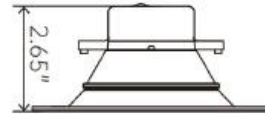

DEEP ROOF LIGHTING INC.
55 Sea Cliff Avenue, Glen Cove, NY 11542
Tel: 516-676-9100, -9101, -9103, -9105, -9106
Fax: 516-676-9109

Web Site: www.deeprooflighting.com

Email: jay@deeprooflighting.com cs.deeproof@gmail.com

4" LED Retrofit, UL/ETL and/or Energy Star listed

3 colors version

ETL and ES

DESCRIPTION

Gaea series retrofit downlights are LED retrofit options to replace legacy downlights in many existing housings. Available in 4" and 6" options.

FEATURES

- Replaces legacy 4" or 6" CFL or incandescent downlights
- Provides comfortable diffused light with no dark spots

LISTINGS

- ETL Listed for Damp Locations
- ENERGY STAR® Approved for superior energy efficiency
- Title 24

CONSTRUCTION

- White finish
- Frosted lens for diffuse lighting

PERFORMANCE

- 3 CCT Selectable
- CRI: >90

ELECTRICAL

- Input voltage: 120V
- Triac dimming

- 10W, 850 Lumen
- 3000/4000/5000 K switchable
- 120 VAC input, Triac dimmable
- Spread angle 100°